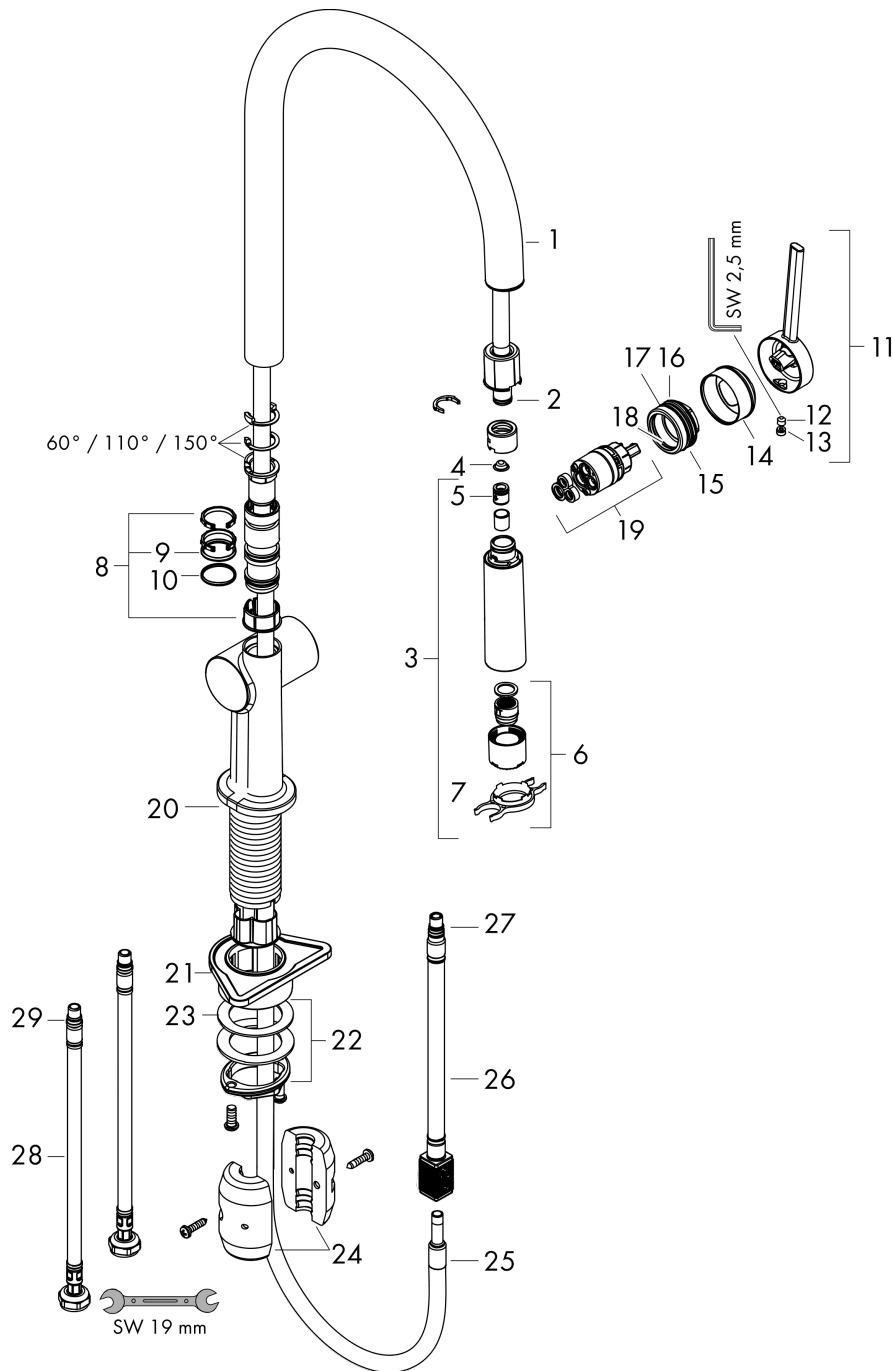

### Scale drawing

**Talis M54**  
**Single lever kitchen mixer 210, Eco, pull-out spray, 2jet**  
 Surfaces: **Matt Black**    Article Number: **72842670**

### Flowchart

**Talis M54**  
**Single lever kitchen mixer 210, Eco, pull-out spray, 2jet**  
 Surfaces: **Matt Black** Article Number: **72842670**

## Exploded Drawing

Year of production: >04/20

## Talis M54

Single lever kitchen mixer 210, Eco, pull-out spray, 2jet

Surfaces: **Matt Black** Article Number: **72842670**