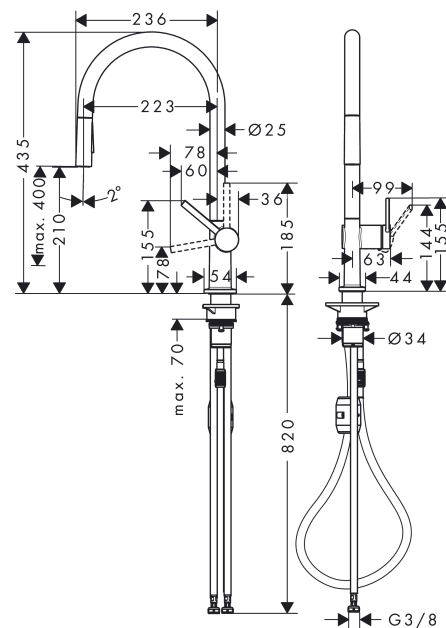

#### product features

- ComfortZone 210
- swivel range adjustable in 4 steps 60°, 110°, 150° or 360°
- laminar spray, shower spray
- lockable shower spray, spray returns through pressing spray diverter and spray returns automatically through handle closing
- quick connect hose
- connection dimension: DN15
- maximum flow rate at 3 bar: 5 l/min
- ceramic cartridge
- connection type: G 3/8 connections
- temperature limitation adjustable
- integrated non-return valve
- suitable for continuous flow water heaters
- tap hole with Ø 35 mm required

### Product image

### Scale drawing

**Talis M54**  
**Single lever kitchen mixer 210, Eco, pull-out spray, 2jet**  
 Surfaces: **Matt Black**    Article Number: **72842670**

### Flowchart

**Talis M54**  
**Single lever kitchen mixer 210, Eco, pull-out spray, 2jet**  
 Surfaces: **Matt Black** Article Number: **72842670**